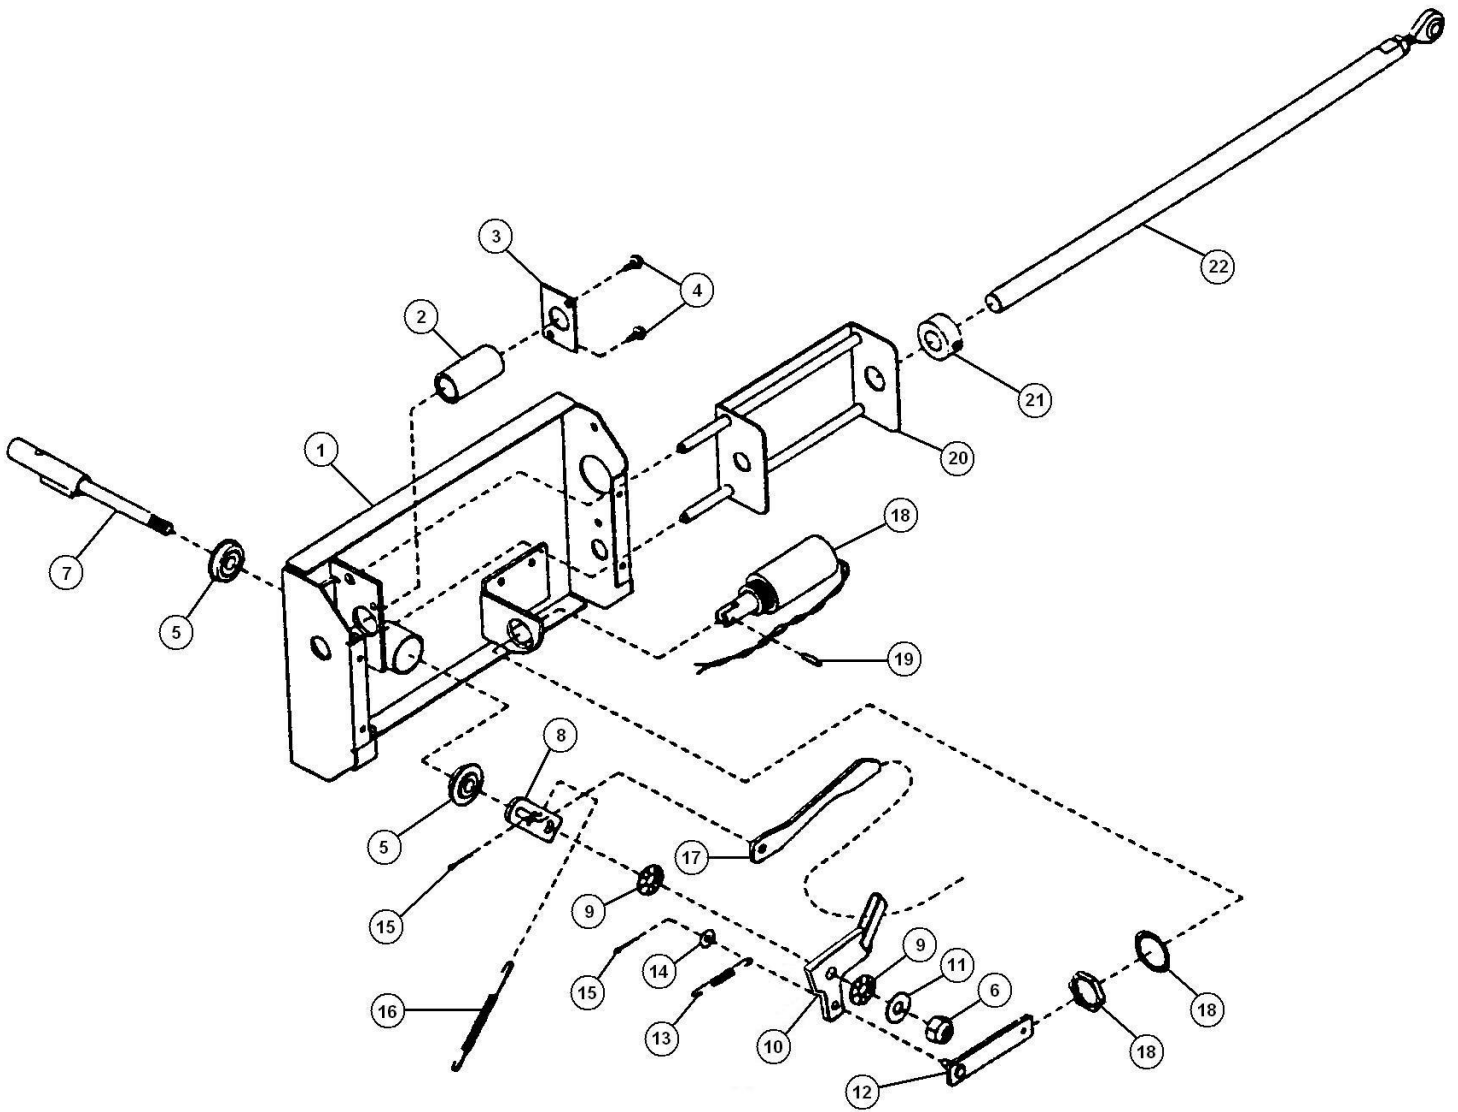

LockNet Surlock EE Latch Sub Assembly

ITEM	QTY.	PART NO.	DESCRIPTION
01	1	3225-01	LATCH HOUSING ASSEMBLY - LEFT HAND REVERSE
01	1	3225-02	LATCH HOUSING ASSEMBLY - RIGHT HAND REVERSE
02	1	8429-01	BOLT GUIDE: STEEL BUSHING
03	1	3213-01	BUSHING LOCK
04	2	8402-01	#10-32 x 3/8" HWH THREAD-CUTTING SCREW
05	2	8425-01	FLANGE BEARING
06	1	8003-02	NYLON INSERT LOCK NUT: 5/16-18
07	1	8427-01	SHAFT: WELDED ASSEMBLY
08	1	3224-01-A	ROD CONNECTOR - LEFT HAND REVERSE
08	1	3224-02-A	ROD CONNECTOR - RIGHT HAND REVERSE
09	2	8009-01	ROLLER BEARING
10	1	3229-01	LIFT CAM ASSEMBLY
11	1	8008-01	THRUST WASHER
12	1	3223-01	CONNECTING BAR
13	1	8439-01	LIFT CAM SPRING
14	1	8433-01	3/16" FLAT WASHER
15	2	8018-01	COTTER PIN 1/16" DIA: 3/4" L
16	1	8428-01	HANDLE RETURN SPRING
17	1	3207-01	TRIP ARM
18	1	8436-01S	SOLENOID - WITH NUT AND WASHER
19	1	8432-01	1/8" ROLL PIN
20	1	3226-01	RELEASE BLOCK ASSEMBLY
21	1	8430-01	1/2" COLLAR
22	1	2003-02	LOCK BOLT ASSEMBLY